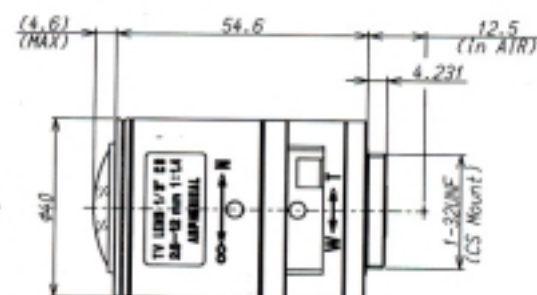

13VA2812AS-SQ
1/3" 2.8-12mm 1:1.4
Video A/I w/4Pin Plug

Specifications

(Unit = mm)

	Manual Iris	DC Iris	Video Iris
Model #	13VM2812AS	13VG2812AS-SQ	13VA2812AS-SQ
Image Format	1/3"	←	←
Focal Length	2.8-12mm	←	←
Iris Range	F/1.4-Close	F/1.4-360	←
Focus Operation	Manual w/Lock Screw	←	←
Zoom Operation	Manual w/Lock Screw	←	←
Angle of View			
Wide	97.4° x 72.5°	←	←
Tele	24.1° x 18.1°	←	←
Effective Diameter			
Front	∅ 26.4mm	←	←
Rear	∅ 8mm	←	←
Minimum Object Distance	0.3mm	←	←
Back Focus (in air)	8.6mm	←	←
Maximum Diameter	∅ 1.57in (∅ 40mm)	←	←
Overall Length	2.2in (54.6mm)	←	←
Mount	CS	←	←
Weight	72g (2.5 oz.)	79g (2.8 oz.)	82g (2.9 oz.)

Wiring Diagram

ISO 9001 Certified
Tamron operates a quality management system that has been certified as conforming to ISO 9001.

ISO 14001 Certified
Tamron operates an environmental management system that has been certified as conforming to ISO 14001.