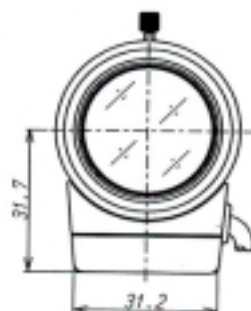

### Three Types of Iris Selection

Not only can you get Tamron's 1/3" CS-mount 2.8-12mm lens in Manual Iris and DC Auto Iris, Tamron also offers a Video Auto Iris version to meet the discriminating needs of today's applications.

# TAMRON

## Vari-Focal 1/3" 2.8-12mm F/1.4 Specifications

**13VM2812AS**  
1/3" 2.8-12mm 1:1.4  
Manual Iris

**13VG2812AS-SQ**  
1/3" 2.8-12mm 1:1.4  
DC Iris w/4Pin Plug

**13VA2812AS-SQ**  
1/3" 2.8-12mm 1:1.4  
Video A/I w/4Pin Plug

# Specifications

(Unit = mm)

	Manual Iris	DC Iris	Video Iris
Model #	<b>13VM2812AS</b>	<b>13VG2812AS-SQ</b>	<b>13VA2812AS-SQ</b>
Image Format	1/3"	←	←
Focal Length	2.8-12mm	←	←
Iris Range	F/1.4-Close	F/1.4-360	←
Focus Operation	Manual w/Lock Screw	←	←
Zoom Operation	Manual w/Lock Screw	←	←
Angle of View			
Wide	97.4° x 72.5°	←	←
Tele	24.1° x 18.1°	←	←
Effective Diameter			
Front	∅ 26.4mm	←	←
Rear	∅ 8mm	←	←
Minimum Object Distance	0.3mm	←	←
Back Focus (in air)	8.6mm	←	←
Maximum Diameter	∅ 1.57in (∅ 40mm)	←	←
Overall Length	2.2in (54.6mm)	←	←
Mount	CS	←	←
Weight	72g (2.5 oz.)	79g (2.8 oz.)	82g (2.9 oz.)