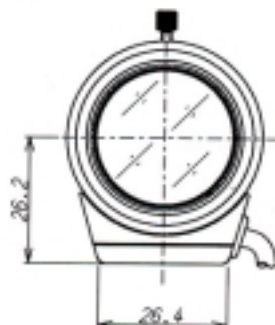

13VM2812AS
1/3" 2.8-12mm 1:1.4
Manual Iris