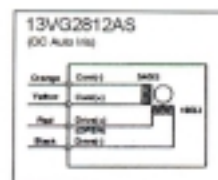

Wiring Diagram

ISO 9001 Certified
Tamron operates a quality management system that has been certified as conforming to ISO 9001.

ISO 14001 Certified
Tamron operates an environmental management system that has been certified as conforming to ISO 14001.