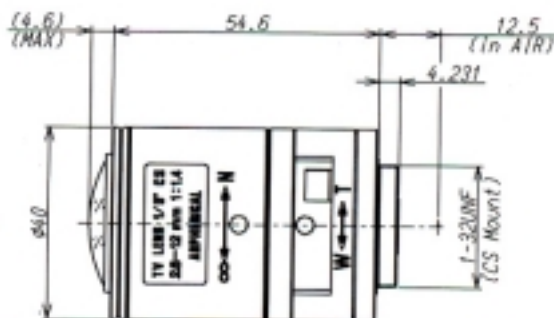

TAMRON

Vari-Focal 1/3" 2.8-12mm F/1.4 Specifications

13VG2812AS-SQ
1/3" 2.8-12mm 1:1.4
DC Iris w/4Pin Plug