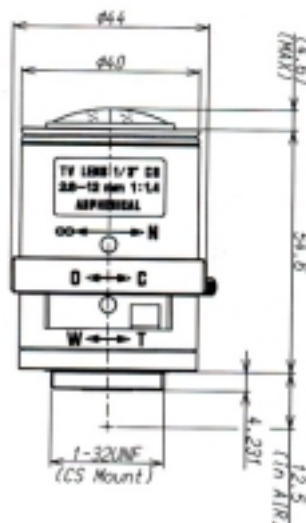

## Vari-Focal 1/3" 2.8-12mm F/1.4 Specifications

**13VM2812AS**  
1/3" 2.8-12mm 1:1.4  
Manual Iris

**13VG2812AS-SQ**  
1/3" 2.8-12mm 1:1.4  
DC Iris w/4Pin Plug

**13VA2812AS-SQ**  
1/3" 2.8-12mm 1:1.4  
Video A/I w/4Pin Plug

# Specifications

(Unit = mm)

	Manual Iris	DC Iris	Video Iris
Model #	<b>13VM2812AS</b>	<b>13VG2812AS-SQ</b>	<b>13VA2812AS-SQ</b>
Image Format	1/3"	←	←
Focal Length	2.8-12mm	←	←
Iris Range	F/1.4-Close	F/1.4-360	←
Focus Operation	Manual w/Lock Screw	←	←
Zoom Operation	Manual w/Lock Screw	←	←
Angle of View			
Wide	97.4° x 72.5°	←	←
Tele	24.1° x 18.1°	←	←
Effective Diameter			
Front	∅ 26.4mm	←	←
Rear	∅ 8mm	←	←
Minimum Object Distance	0.3mm	←	←
Back Focus (in air)	8.6mm	←	←
Maximum Diameter	∅ 1.57in (∅ 40mm)	←	←
Overall Length	2.2in (54.6mm)	←	←
Mount	CS	←	←
Weight	72g (2.5 oz.)	79g (2.8 oz.)	82g (2.9 oz.)