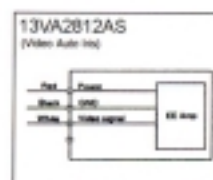

Wiring Diagram

ISO 9001 Certified
Tamron operates a quality management system that has been certified as conforming to ISO 9001.

ISO 14001 Certified
Tamron operates an environmental management system that has been certified as conforming to ISO 14001.