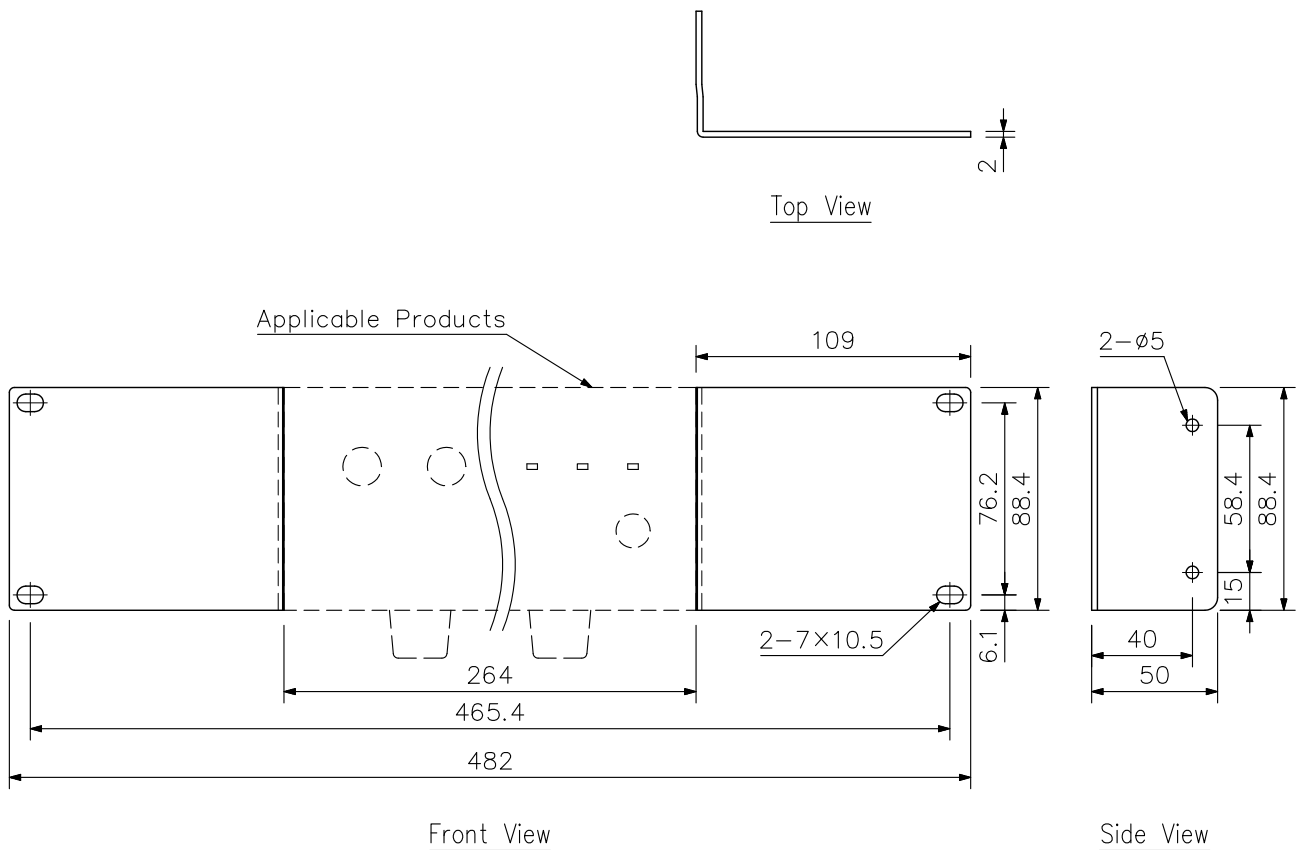

DESCRIPTION

The MB-1000 is a rack mounting bracket specifically designed for the BG series Mixer Power Amplifiers.

SPECIFICATIONS

Finish	Steel plate, black, paint
Weight	240 g
Accessory	Rack mounting screw4

APPEARANCE

UNIT:mm SCALE:1/3