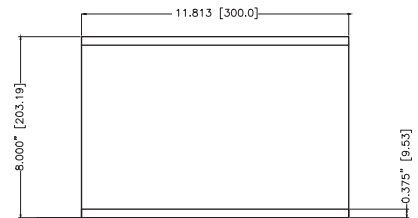

BACK CAN, WHITE

Q-HY-BC28W

DESCRIPTION:

The Q-HY-BC28W is a white surface-mount back can that can be attached to TOA's F-2852C Wide-Dispersion Ceiling Speaker. The Q-HY-BC28W will allow the use of TOA's F-2852C ceiling speaker in a space where a common speaker/back can combinations will not fit due to depth considerations. This will allow you to surface mount the F-2852C.

SPECIFICATIONS:

Enclosure	Commercial quality steel construction, Powder-coated white paint
Dimensions	Outer-diameter 11.813" (ø300.04), 9.843" (ø250.04) speaker mounting hole
Knockouts	Two 7/8" knock-outs with center mounting hole

APPEARANCE:

SIDE VIEW

TOA Canada Corporation
www.TOAcanda.com