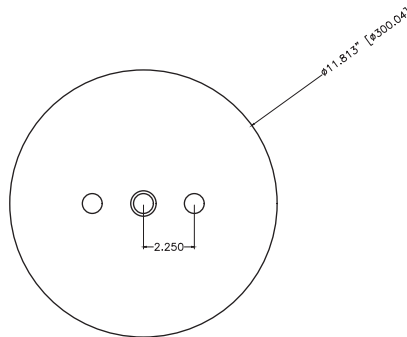

BOTTOM VIEW