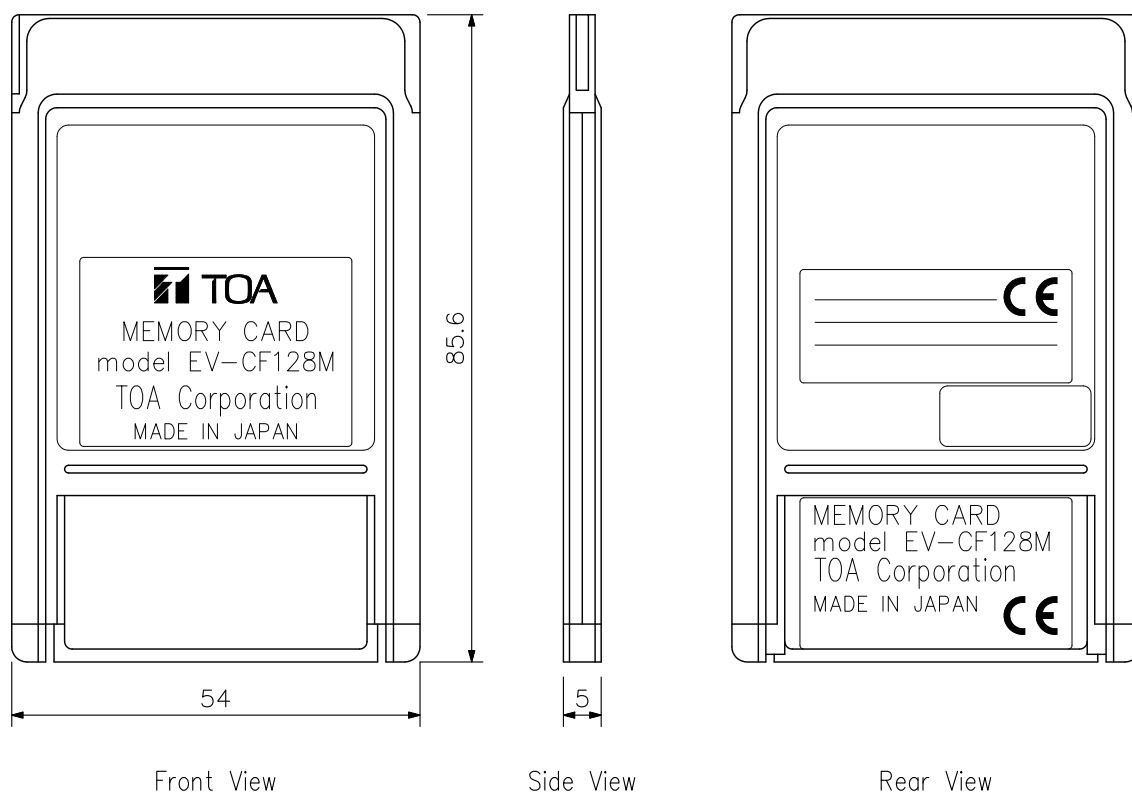

DESCRIPTION

The EV-CF128M is a memory card that is a combination of compact flash card and ATA flash card adapter. It can store 128 MB of the sentences and programs of the digital announcer.

SPECIFICATIONS

Type	Adapter: Type II which complies with PCMCIA/JEIDA ATA flash memory card Card: Compatible with CompactFlash™ specification CompactFlash card
Memory Capacity	128 MB
Dimensions	54 (W) × 85.6 (H) × 5 (D) mm
Weight	33 g

※ CompactFlash is a trademark of SanDisk Corporation.

APPEARANCE

UNIT:mm SCALE:1/1