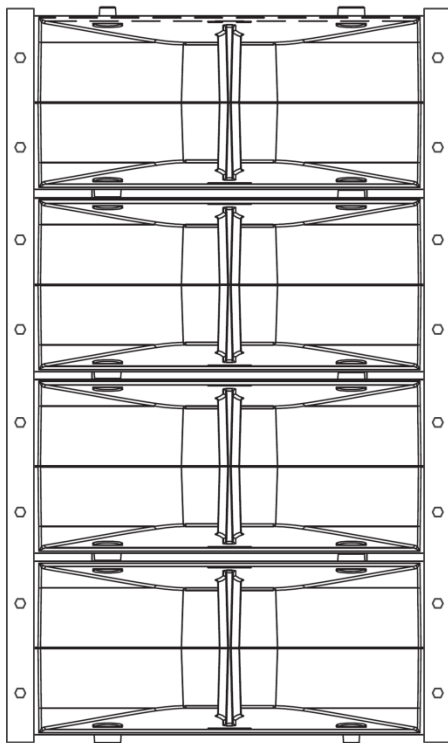

### DESCRIPTION

The HA-450H is an outdoor long range speaker incorporating "line array speaker technology" for delivering the sound in the far distance. It consists of 4 steel long-throw CD horns with 4 x 50W @ 70V weather-proof compression driver and metal hardware for stacking multiple horns.

### SPECIFICATIONS

Rated Input	50W x 4 (Max. at 70V)
Impedance (Individual Driver)	100Ω (50W), 200Ω(25W), 330Ω(15W), 670Ω(7.5W) Selectable by rotary switch
Sound Pressure Level	110dB (1W, 1m)
Frequency Response	150Hz ~ 6,000Hz
Finish	Horn: Aluminum die casting, beige, powder coating Driver Unit Case: Weatherproof ABS resin, brown Bracket: Rolled steel plate, powder coating
Dimensions	19.80"(W) x 32.55" (H) x 23.62"(D) (503 x 827 x 599mm)
Weight	110lb (50kg)

### APPEARANCE

Front View

Side View