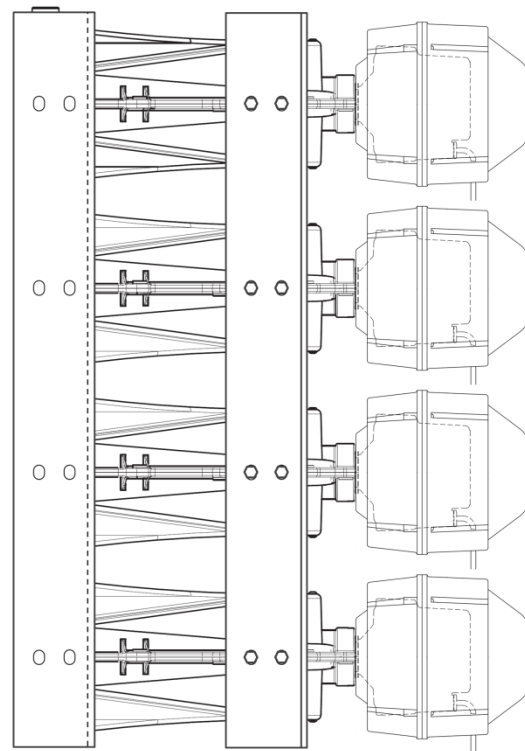

### DESCRIPTION

The HA-450H is an outdoor long range speaker incorporating "line array speaker technology" for delivering the sound in the far distance. It consists of 4 steel long-throw CD horns with 4 x 50W @ 70V weather-proof compression driver and metal hardware for stacking multiple horns.

### SPECIFICATIONS

Rated Input	50W x 4 (Max. at 70V)
Impedance (Individual Driver)	100Ω (50W), 200Ω(25W), 330Ω(15W), 670Ω(7.5W) Selectable by rotary switch
Sound Pressure Level	110dB (1W, 1m)
Frequency Response	150Hz ~ 6,000Hz
Finish	Horn: Aluminum die casting, beige, powder coating Driver Unit Case: Weatherproof ABS resin, brown Bracket: Rolled steel plate, powder coating
Dimensions	19.80"(W) x 32.55" (H) x 23.62"(D) (503 x 827 x 599mm)
Weight	110lb (50kg)

### APPEARANCE

Front View

Side View