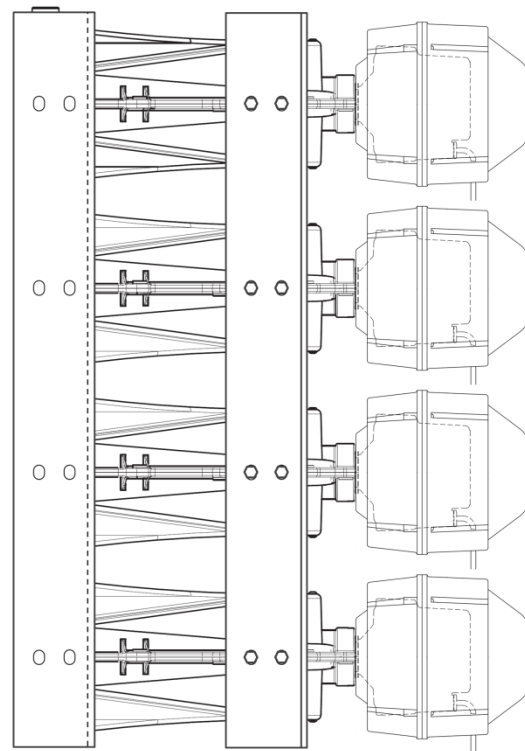

DESCRIPTION

The HA-450L is an outdoor long range speaker incorporating "line array speaker technology" for delivering the sound in the far distance. It consists of 4 steel long-throw CD horns with 4 x 50W @16Ω weather-proof compression driver and metal hardware for stacking multiple horns.

SPECIFICATIONS

Rated Input	50W x 4
Impedance (Individual Driver)	16Ω
Sound Pressure Level	110dB (1W, 1m)
Frequency Response	150Hz ~ 6,000Hz
Finish	Horn: Aluminum die casting, beige, powder coating Driver Unit Case: Weatherproof ABS resin, brown Bracket: Rolled steel plate, powder coating
Dimensions	19.80"(W) x 32.55" (H) x 23.62"(D) (503 x 827 x 599mm)
Weight	110lb (50kg)

APPEARANCE

Front View

Side View