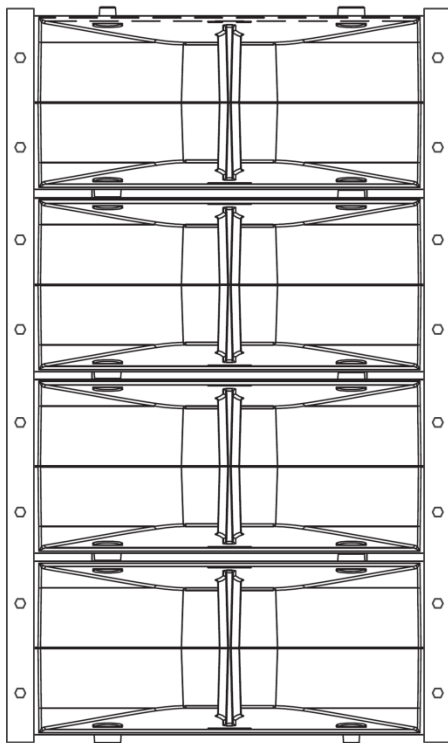

DESCRIPTION

The HA-450L is an outdoor long range speaker incorporating "line array speaker technology" for delivering the sound in the far distance. It consists of 4 steel long-throw CD horns with 4 x 50W @16Ω weather-proof compression driver and metal hardware for stacking multiple horns.

SPECIFICATIONS

Rated Input	50W x 4
Impedance (Individual Driver)	16Ω
Sound Pressure Level	110dB (1W, 1m)
Frequency Response	150Hz ~ 6,000Hz
Finish	Horn: Aluminum die casting, beige, powder coating Driver Unit Case: Weatherproof ABS resin, brown Bracket: Rolled steel plate, powder coating
Dimensions	19.80"(W) x 32.55" (H) x 23.62"(D) (503 x 827 x 599mm)
Weight	110lb (50kg)

APPEARANCE

Front View

Side View