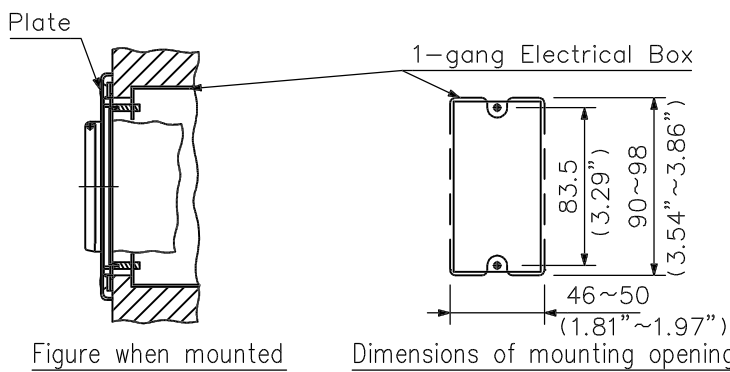

■ SPECIFICATIONS

Jack	Double pole jack
Usable Cable	Microphone vinyl cable with sectional area of 0.75 ~ 2.0 mm ²
Usable Plate	YP-1AF
Usable Plug	Single or double pole plug
Finish	Cover : ABS resin (off white) Frame : Steel plate (t1.2)
Dimensions(WXHXD)	45(1.77") x 110(4.33") x 48.1(1.89") mm
Weight	750 g (1.65 lb.)
Accessory	Screw M4 x 35.....2

※When routing a power or speaker line and a microphone line through the same electric box, provide a barrier between the two for insulation.

※For cables with sectional area of under 0.75 mm², fold back their cores to increase the sectional area before making a connection.

※H(hot), C(cold), and E(ground) are shorted. Therefore, mixers or amplifiers using phantom power cannot be used.

■ APPEARANCE

If the opening is too small or too large, the YM-1J cannot be mounted in the wall. Be sure to make an opening with dimensions given above when mounting.

UNIT: mm SCALE: 1/2