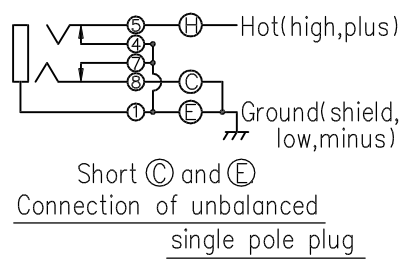

■ SPECIFICATIONS

Jack	Double pole jack
Usable Cable	Microphone vinyl cable with sectional area of 0.75 ~ 2.0 mm ²
Usable Plate	YP-1AF
Usable Plug	Single or double pole plug
Finish	Cover : ABS resin (off white) Frame : Steel plate (t1.2)
Dimensions(WXHXD)	45(1.77") x 110(4.33") x 48.1(1.89") mm
Weight	750 g (1.65 lb.)
Accessory	Screw M4 x 35.....2

※When routing a power or speaker line and a microphone line through the same electric box, provide a barrier between the two for insulation.

※For cables with sectional area of under 0.75 mm², fold back their cores to increase the sectional area before making a connection.

UNIT: mm SCALE: 1/2