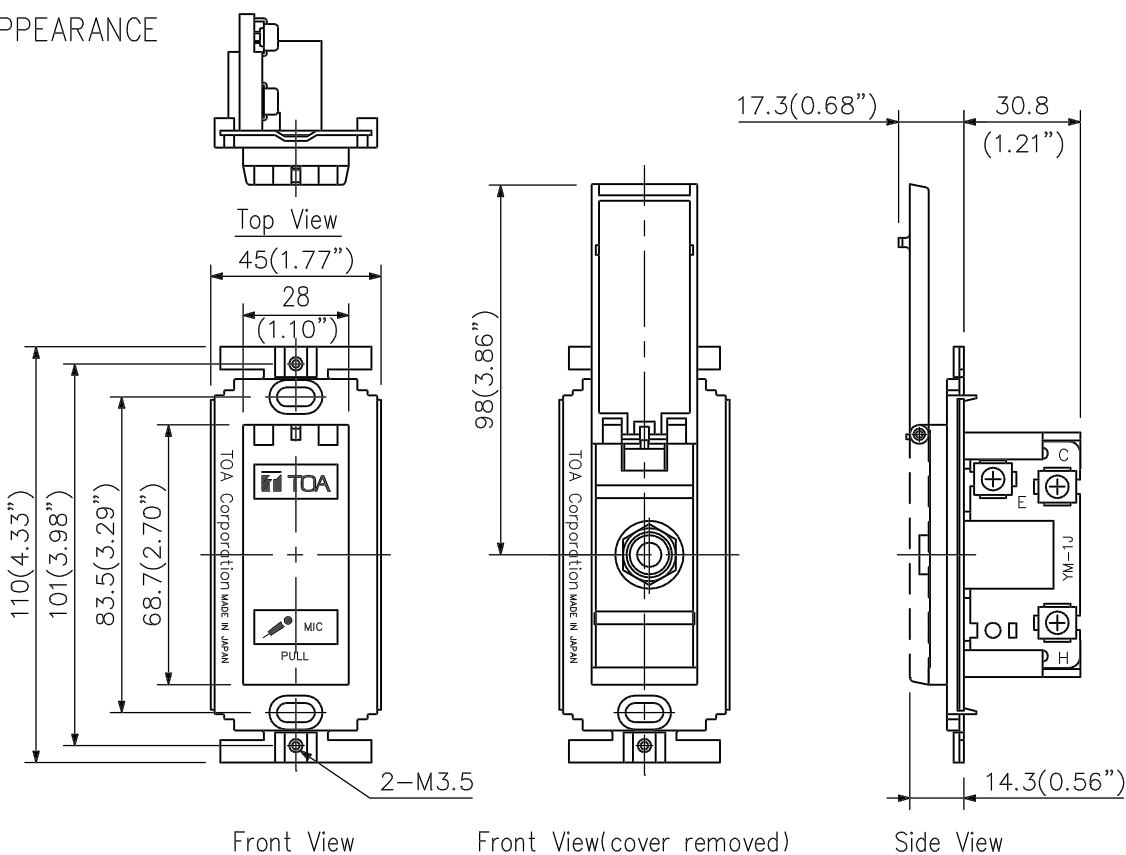

■ SPECIFICATIONS

Jack	Double pole jack
Usable Cable	Microphone vinyl cable with sectional area of 0.75 ~ 2.0 mm ²
Usable Plate	YP-1AF
Usable Plug	Single or double pole plug
Finish	Cover : ABS resin (off white) Frame : Steel plate (t1.2)
Dimensions(WXHXD)	45(1.77") x 110(4.33") x 48.1(1.89") mm
Weight	750 g (1.65 lb.)
Accessory	Screw M4 x 35.....2

※When routing a power or speaker line and a microphone line through the same electric box, provide a barrier between the two for insulation.

※For cables with sectional area of under 0.75 mm², fold back their cores to increase the sectional area before making a connection.

※H(hot), C(cold), and E(ground) are shorted. Therefore, mixers or amplifiers using phantom power cannot be used.

■ APPEARANCE

If the opening is too small or too large, the YM-1J cannot be mounted in the wall. Be sure to make an opening with dimensions given above when mounting.

UNIT: mm SCALE: 1/2