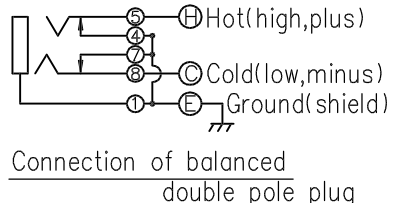

UNIT: mm SCALE: 1/2